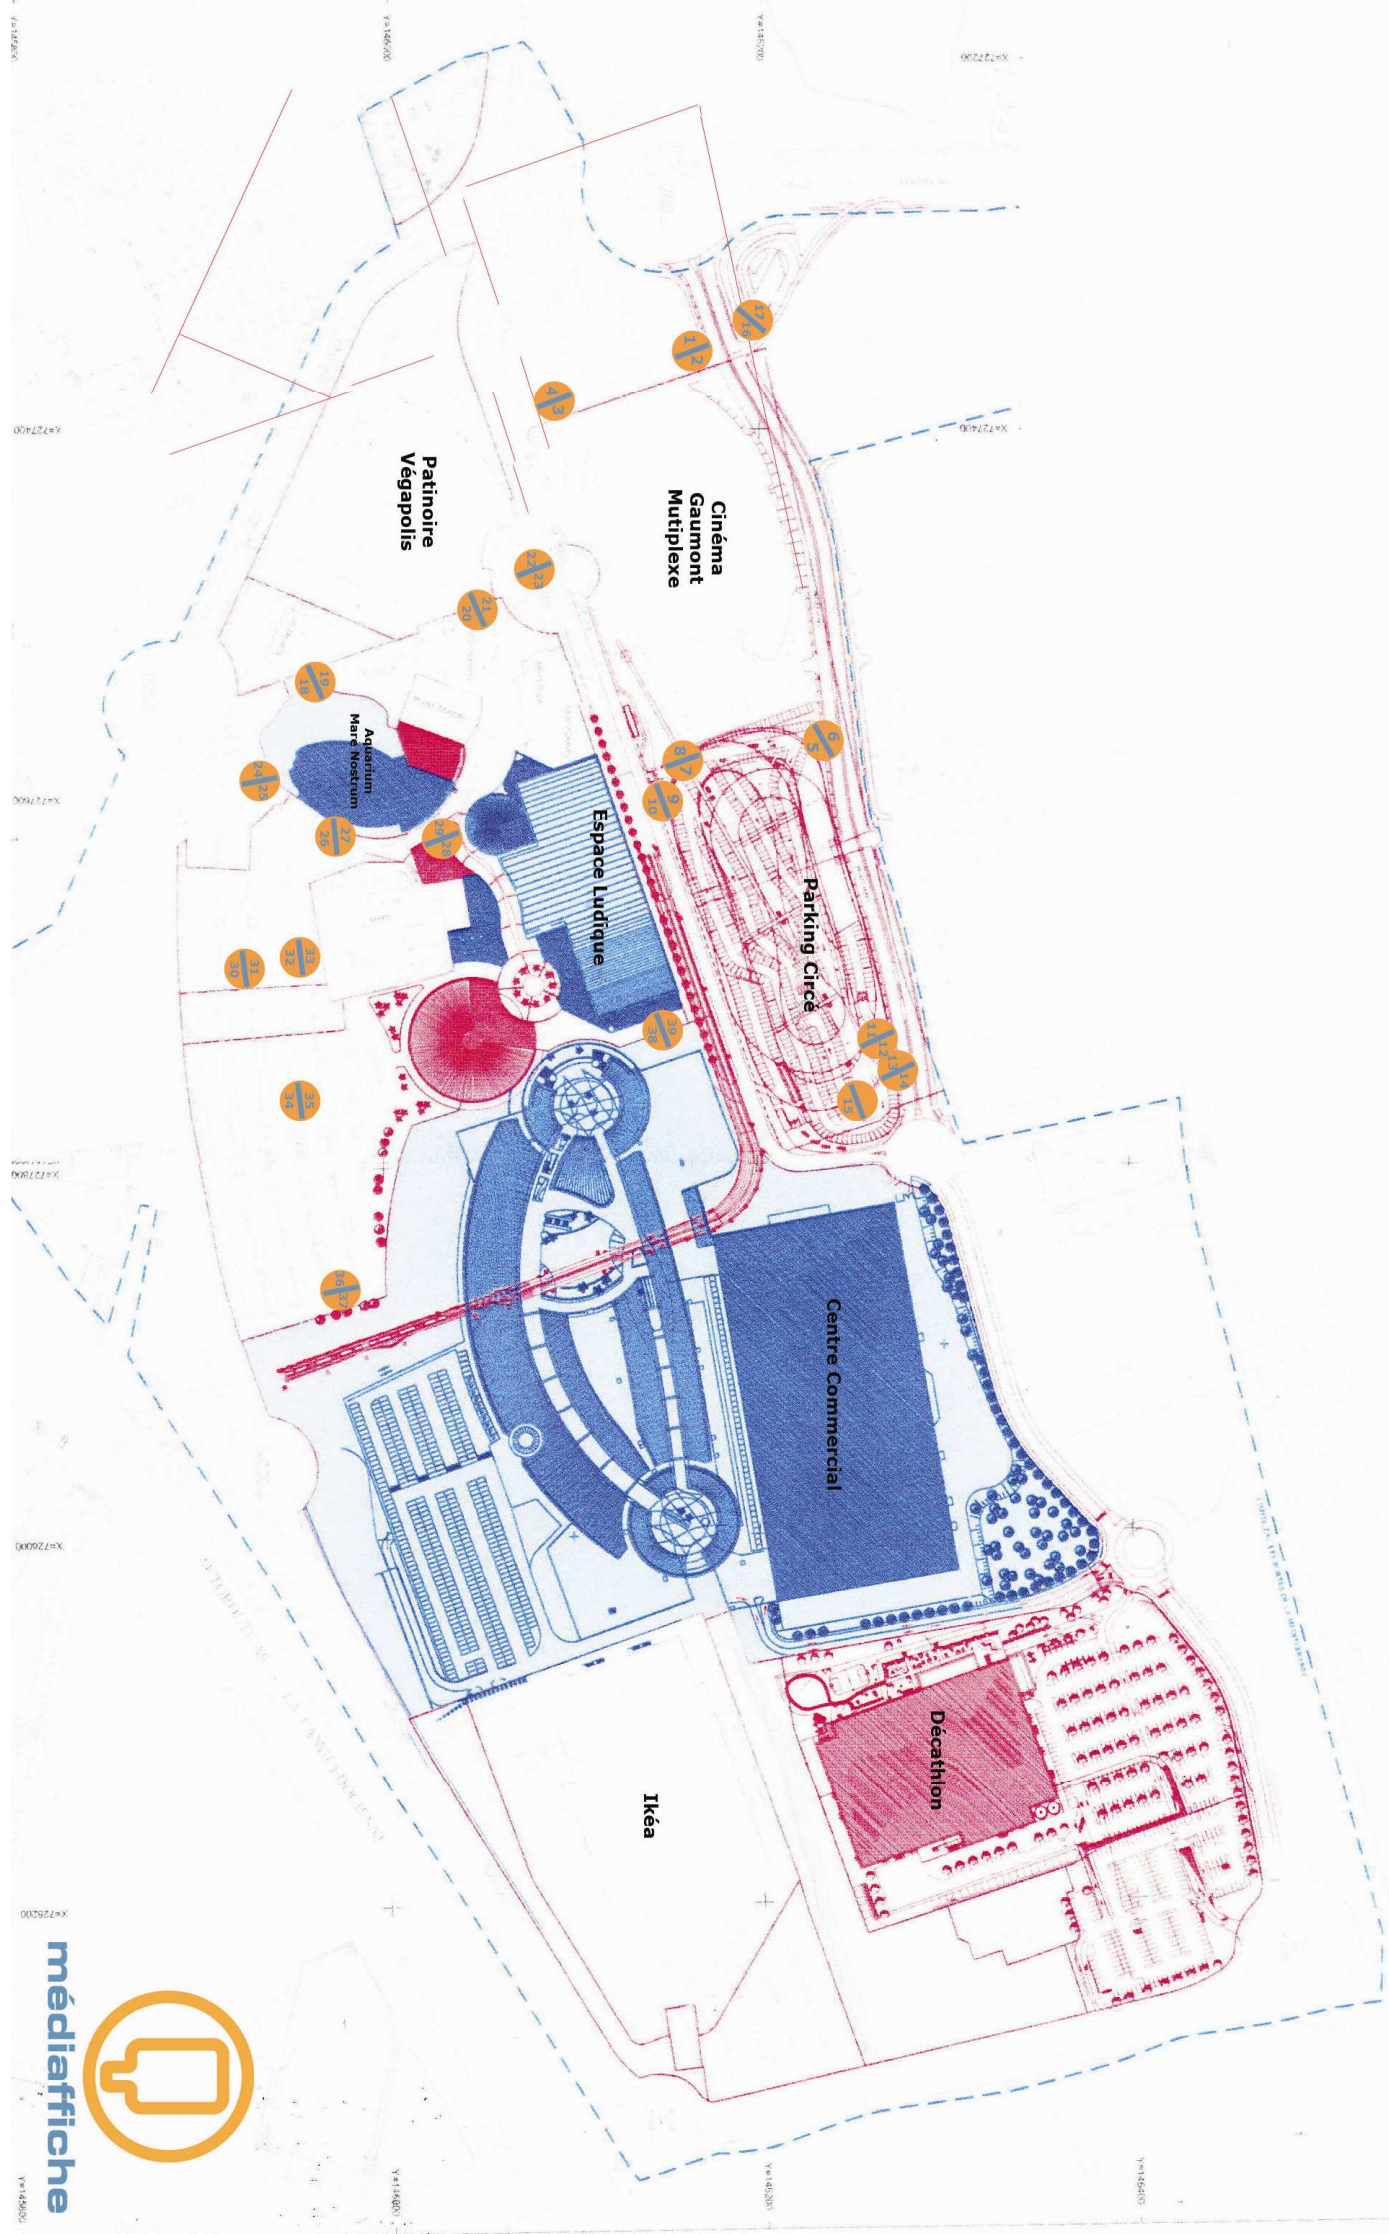

# ODYSSEUM - 39 faces

médiafiche

Architectural drawing with various coordinate markers (X and Y) and scale indicators. The drawing is oriented vertically on the page.